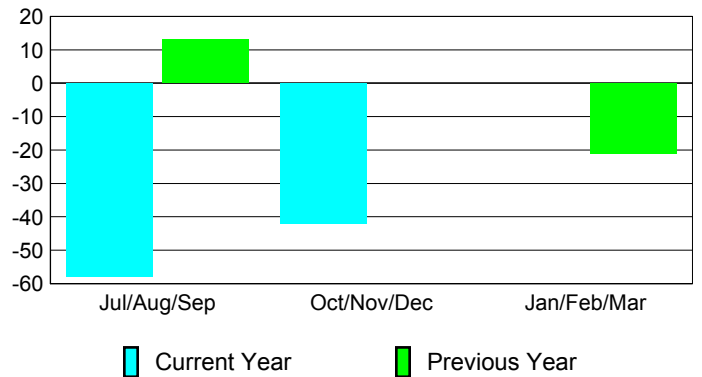

Membership Results
2012-2013

Membership
2011-2012

Month	Net Memb Goal	Actual New Memb	Actual Dropped Memb	Gain/Loss of Memb	Gain/Loss of Memb
Jul/Aug/Sep	0	55	-113	-58	13
Oct/Nov/Dec	0	40	-82	-42	0
Jan/Feb/Mar	0	0	0	0	-21
Totals	0	95	-195	-100	-8

Membership Results 2012-2013

Goal, New, Dropped, Gain/Loss

Comparison of Membership Gain/Loss

Current Year Compared to the Previous Year

Gender Comparison 2012-2013

Jul/Aug/Sep

Oct/Nov/Dec

Jan/Feb/Mar