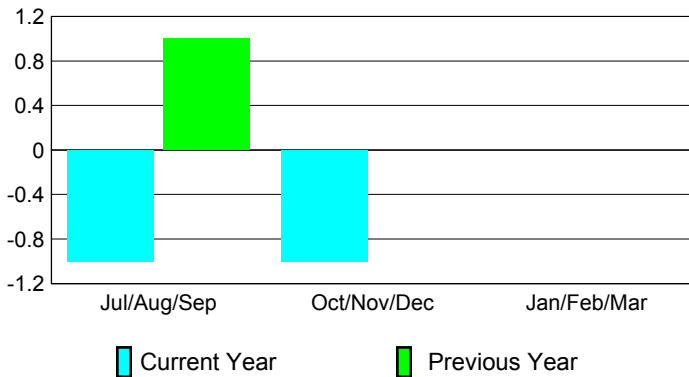

2012-2013 GMT Reports for District (or Undistricted) **District 2 S1**

GMT: MICHAEL P BUTLER

Location: TEXAS

GMT CA: 1

CLUBS

Club Results
2012-2013

Clubs
2011-2012

Month	New Club Goal	Actual New Clubs	Actual Dropped Clubs	Gain/Loss of Clubs	Gain/Loss of Clubs
Jul/Aug/Sep	0	0	-1	-1	1
Oct/Nov/Dec	0	0	-1	-1	0
Jan/Feb/Mar	0	0	0	0	0
Totals	0	0	-2	-2	1

Club Results 2012-2013

Goal, New, Dropped, Gain/Loss

Comparison of Club Gain/Loss

Current Year Compared to the Previous Year

YTD Status Quo Clubs 2012-2013

Status Quo Clubs Compared to Status Quo Members

MEMBERSHIP