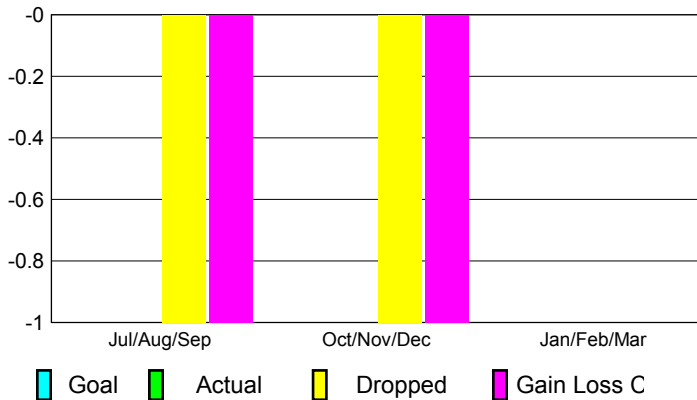

2012-2013 GMT Reports for District (or Undistricted) **District 2 S1**

GMT: MICHAEL P BUTLER

Location: TEXAS

GMT CA: 1

CLUBS

Club Results
2012-2013

Clubs
2011-2012

Month	New Club Goal	Actual New Clubs	Actual Dropped Clubs	Gain/Loss of Clubs	Gain/Loss of Clubs
Jul/Aug/Sep	0	0	-1	-1	1
Oct/Nov/Dec	0	0	-1	-1	0
Jan/Feb/Mar	0	0	0	0	0
Totals	0	0	-2	-2	1

Club Results 2012-2013

Goal, New, Dropped, Gain/Loss

Comparison of Club Gain/Loss

Current Year Compared to the Previous Year

YTD Status Quo Clubs 2012-2013

Status Quo Clubs Compared to Status Quo Members

MEMBERSHIP