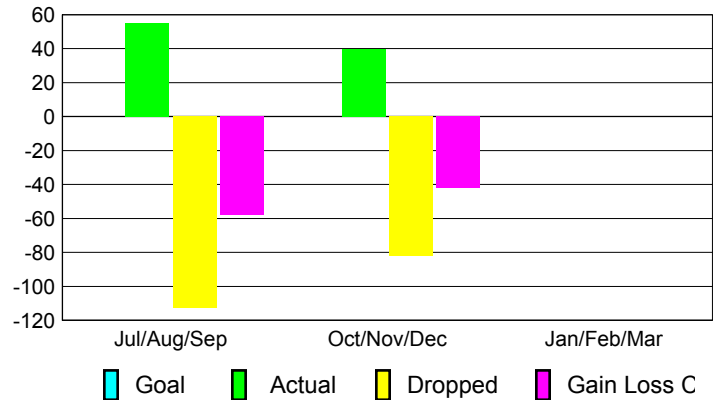

Membership Results 2012-2013

Goal, New, Dropped, Gain/Loss

Comparison of Membership Gain/Loss

Current Year Compared to the Previous Year